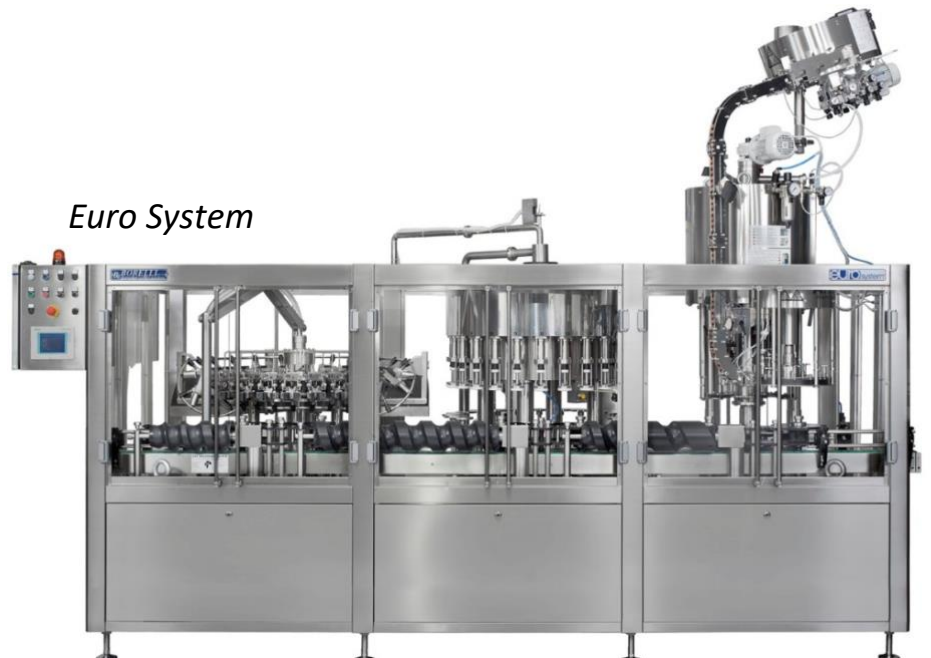

Euro System

Videos available on the Q-Pack Website

57 – 59 Banbury Rd Reservoir 3073

Email: sales@q-pack.com.au

Web: www.q-pack.com.au